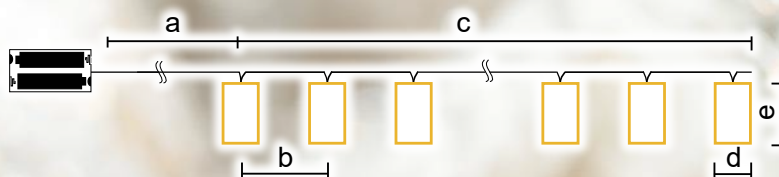

Decorazione della finestra, catena