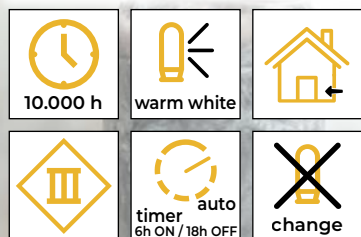

Decorazione della finestra, catena